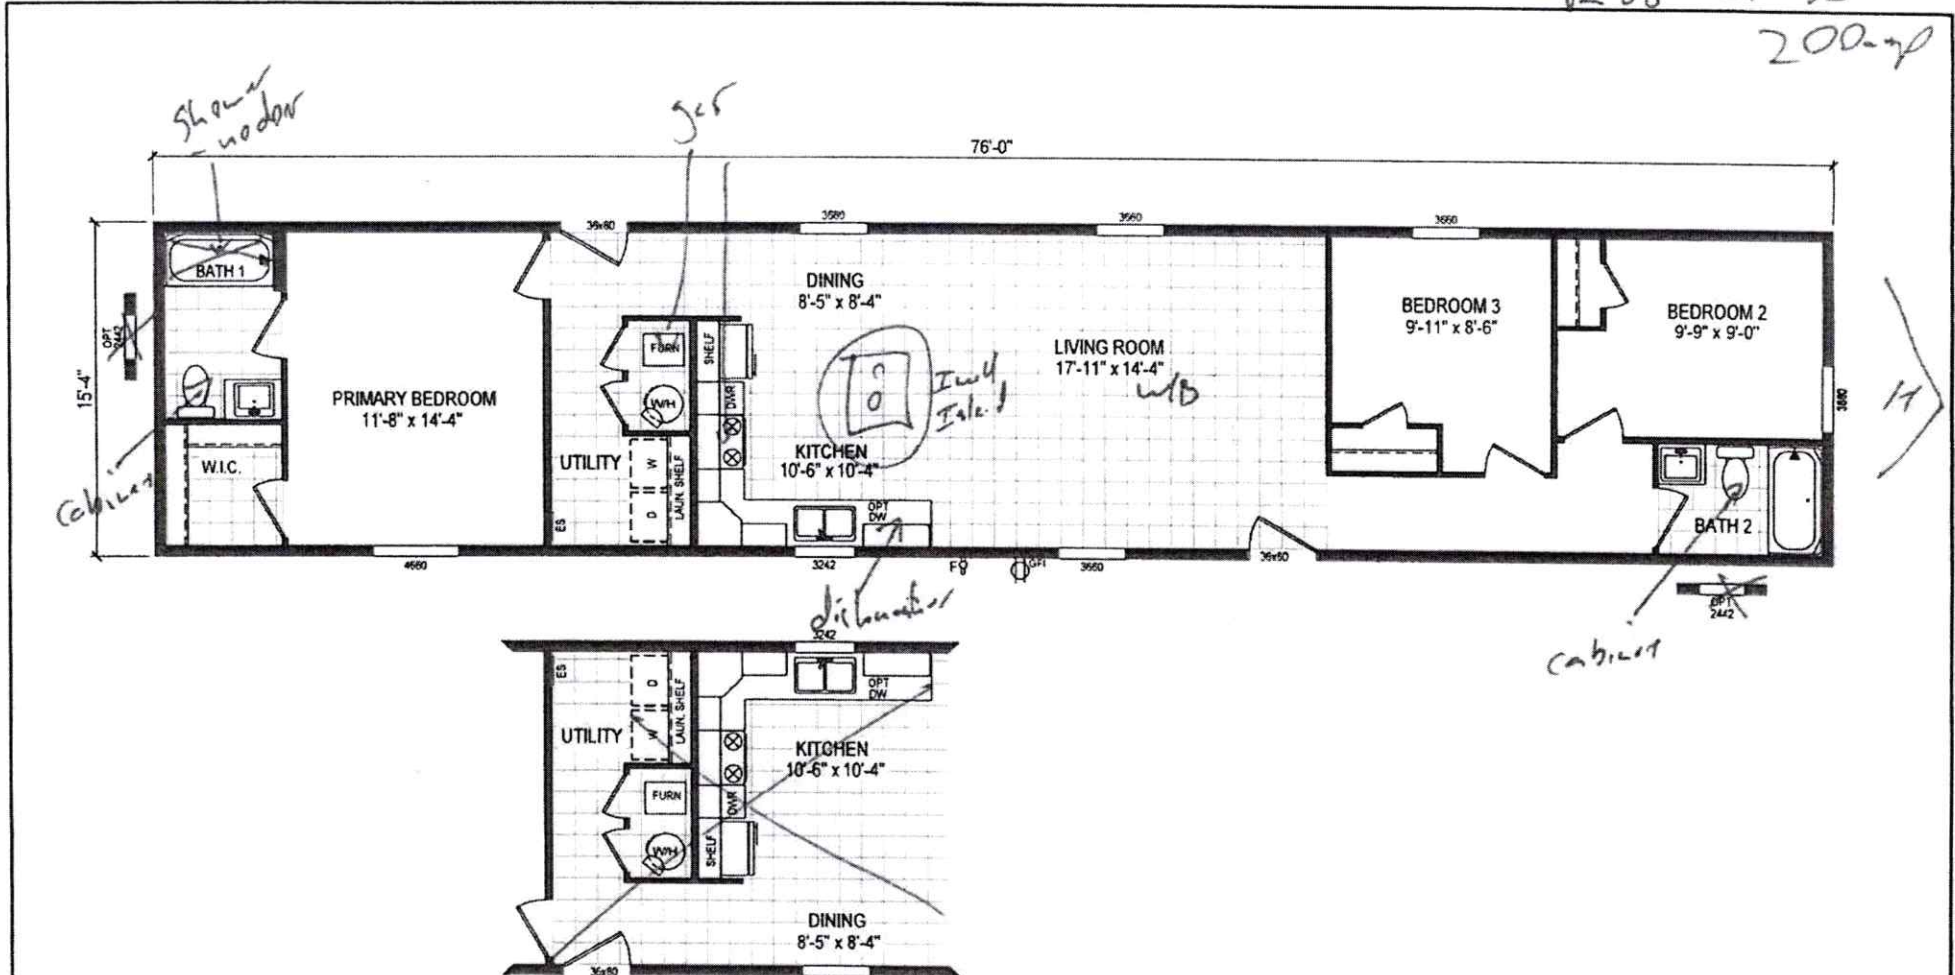

30# Root w/ 2nd

1238-21-33

200-yp

REVERSE AISLE OPTION

Adrenaline Collection

Model 7616-E200

1,165 Square Feet - 3 Bed / 2 Bath

CLAYTON WAKARUSA
 Div. of CMH Manufacturing West Inc.
 89700 STATE ROAD 19 P.O. BOX 406
 WAKARUSA, INDIANA 46783

ADRENALINE COLLECTION
 FLOOR PLAN

DRAWN BY: SDS
 DATE: 5/22/2023
 7616-E200